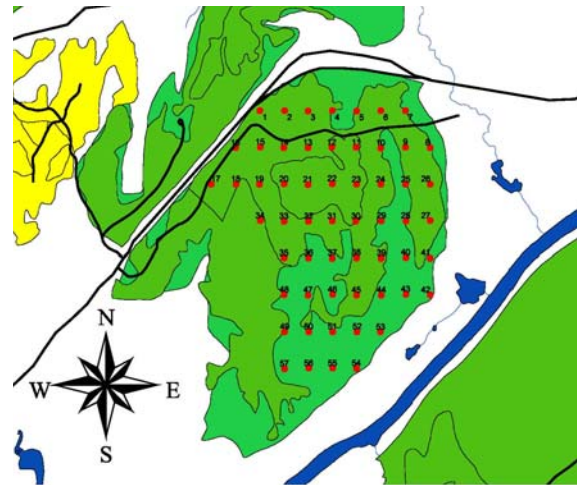

- SILVICULTURE EFFECTIVENESS MONITORING
- FREE-TO-GROW SURVEYS
 - SILVICULTURE TREATMENT & REPORTING SYSTEM (S.T.A.R.S.)
 - WELL-SPACED-FREE-GROWING (W.S.F.G.)
 - SITE OCCUPANCY INDEX (S.O.I.)
- PERMANENT SAMPLE PLOTS

- FOCUS ON FIELD PERFORMANCE

- BASIC RESEARCH RESULTS TO OPERATIONAL PROCEDURES

- SURVEY SYSTEM FOR GREAT LAKES-ST. LAWRENCE FOREST REGION (S.O.I.)

FOREST CARBON MONITORING

AFFORESTATION AND LAND RECLAMATION